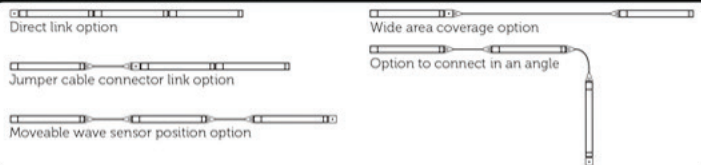

aluce

wave activated
Ultra slim **LED** under cabinet light system

TRY ME

Turn On/Off with one wave across the activation sensor

Ultra slim 8 mm profile ideal for the kitchen, workshop, utility room, studio or home office

Provides uniform soft white LED lighting

Durable aluminum construction

Energy saving

LED

Customize your installation

5
watts
Wattage

220
Lumens
Light output

3000
kelvin
Color temperature