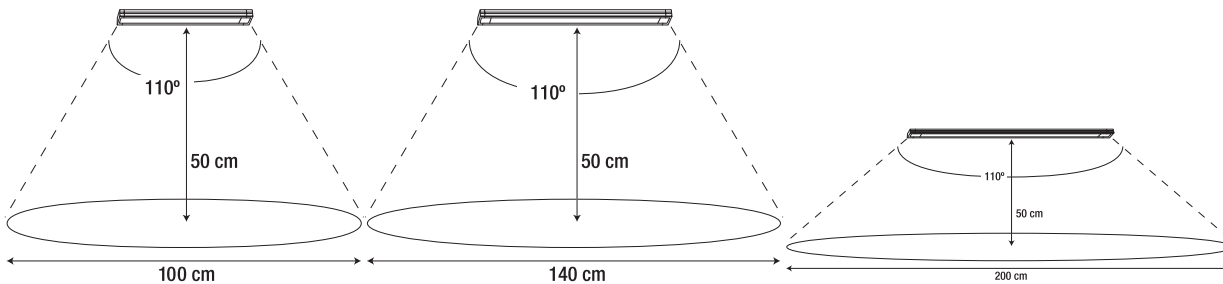

# THE WAVE TECHNICAL INFORMATION

	Max Number of WAVE Fixtures (by Driver)			Max Total Fixture Length (by Driver)	Max Total Wattage (by Driver)
	8"	12"	24"		
<b>24V Driver Hardware</b>	<b>8"</b> <b>(3w)</b>	<b>12"</b> <b>(5w)</b>	<b>24"</b> <b>(9.5)</b>		
<b>1A WUC-P-48 (20W)</b>	<b>6</b>	<b>4</b>	<b>2</b>	<b>48"</b>	<b>20w</b> <small>(or Max total fixt length, whichever is less)</small>
<b>1.2A WUC-HWB-72 (30W)</b>	<b>9</b>	<b>6</b>	<b>3</b>	<b>72"</b>	<b>30w</b> <small>(or Max total fixt length, whichever is less)</small>
<b>2A WUC-HWB-120 (50W)</b>	<b>13</b>	<b>10</b>	<b>5</b>	<b>120"</b>	<b>50w</b> <small>(or Max total fixt length, whichever is less)</small>

	<b>8" Fixture</b>	<b>12" Fixture</b>	<b>24" Fixture</b>
Space from fixt to counter	19.7" (50 cm)	19.7" (50 cm)	19.7" (50 cm)
Effective beam width on counter	39.4" (100 cm)	55.1" (140 cm)	78.7" (200 cm)
Output (lumens)	160	220	440
Wattage	3w	5w	9.5w
Efficiency (lumens/watt)	53	44	46
Color Temp	3000K	3000K	3000K